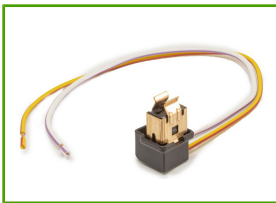

VARIOUS HARNESS 10.40

Section n°10 - Cables harnesses

HARNESS CONNECTOR KIT

10.1 OBD II Cable Bridles to Assembly

Not assembly

Code	Application
4025	pin for OBD II pin socket

AUDIO SYSTEM HARNESS

10.2 Cable Bridles ISO Connectors Kit

Code	Application
6684	radio connection with ISO connection

HARNESS CONNECTOR KIT SOCKED LIGHTING

10.3 Harness Connectors Kit H1 Socked Lighting

Code	Socket	Application
6984	P 14,5 s	H1

10.4 Harness Connectors Kit HB3 Socked Lighting