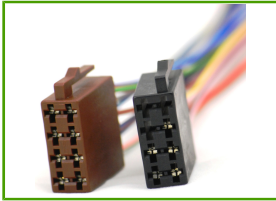

VARIOUS HARNESS 10.40

Section n°10 - Cables harnesses

HARNESS CONNECTOR KIT

10.1 OBD II Cable Bridles to Assembly

Not assembly

Code	Application
4025	pin for OBD II pin socket

AUDIO SYSTEM HARNESS

10.2 Cable Bridles ISO Connectors Kit

Code	Application
6684	radio connection with ISO connection

HARNESS CONNECTOR KIT SOCKED LIGHTING

10.3 Harness Connectors Kit H1 Socked Lighting

Code	Socket	Application
6984	P 14,5 s	H1

10.4 Harness Connectors Kit HB3 Socked Lighting