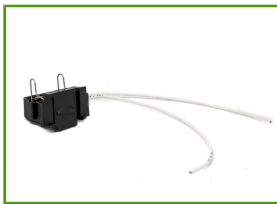

Code	Socket	Application
6980	P 20 d	HB3

10.5 Harness Connectors Kit H4 Socked Lighting

Code	Socket	Application
6728	P 43 t	H4/R2

10.6 Harness Connectors Kit HB4 Socked Lighting

Code	Socket	Application
6981	P 22 d	HB4

Section n°10 - Cables harnesses

10.7 Harness Connectors Kit H7 Socked Lighting

Code	Socket	Application
6727	PX 26 d	H7

10.8 Harness Connector Kit H8 - H11 Socked Lighting

Code	Total Number of Ways	Socket	Color	Application	Image
6983	2	PGJ19 - 1/PGJ19-2	black/orange	H8 - H11	C

10.9 Harness Connector Kit H7 FIAT 500 Lighting

Code	Socket	Application
6743	PX 26 d	FIAT 500 dipped

10.10 Harness Connector Kit Lamp wiring T20 21/5 FCA Lighting

Code	Socket	Application
6750	W3x16q	position + daytime FIAT 500, FIAT 500X, Ducato and IVECO Daily