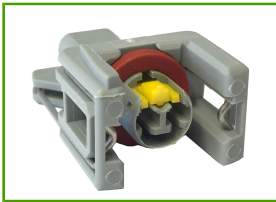

Code	Total Number of Ways	Application
50005	2	MJET 2

10.27 BRC Injection Harness Connectors Kit

Code	Total Number of Ways	Application
50006	2	BRC

10.28 IVECO Injection Harness Connectors Kit

Code	Total Number of Ways	Application
50007	2	IVECO

Section n°10 - Cables harnesses

10.29 MERCEDES - BMW Injection Harness Connectors Kit

Code	Total Number of Ways	Application
50008	2	MERCEDES-BMW

10.30 VW - AUDI Injection Harness Connectors Kit

APPLICATION: SCANIA lights.

Code	Total Number of Ways	Application
50009	2	VW-AUDI

10.31 DELPHI Injection Harness Connectors Kit

Code	Total Number of Ways	Application
50010	2	DELPHI

10.32 PIEZO DELPHI Injection Harness Connectors Kit