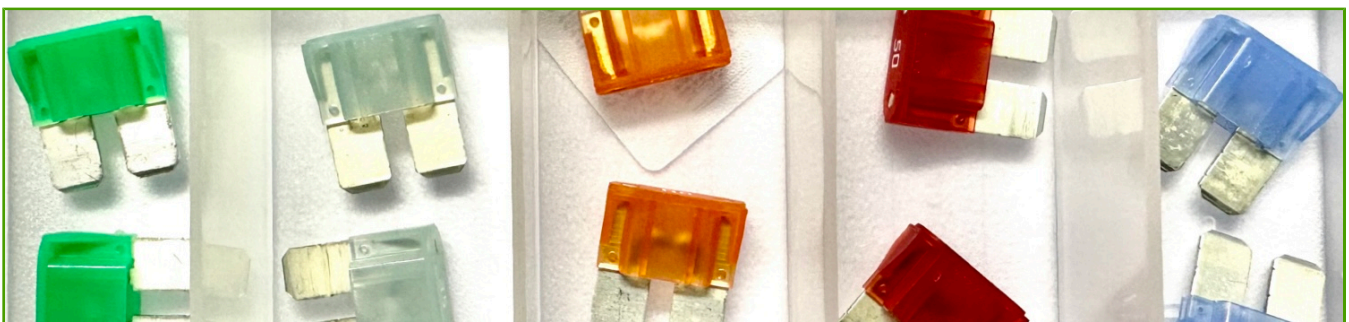

7.15 MAXIOTO COMPACT 6,3 Fuses Kit

Application: T4F TIER 5 NEW HOLLAND

Code	Notes
4007	MAXI OTO COMPACT 6,3 fuses assortment

VARIOUS KITS