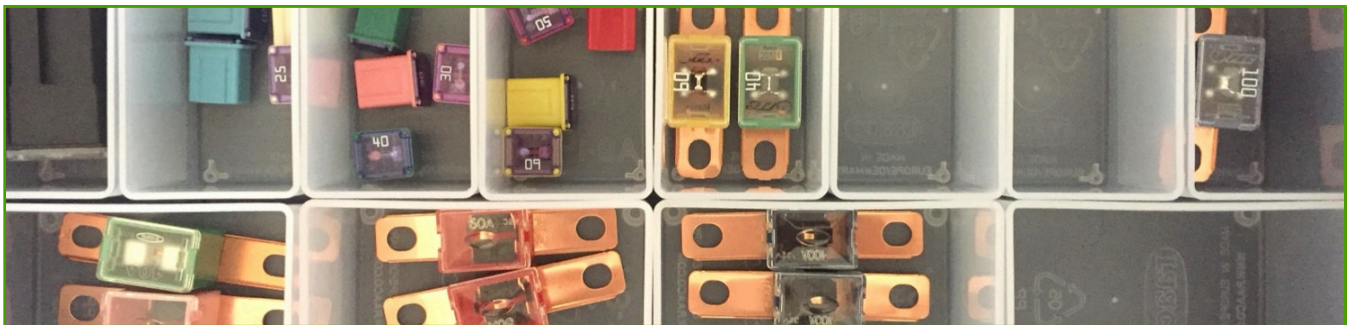

7.8 Japanese Fuses Kit

Code	Notes
4030	PAL and J CASE fuses assortment