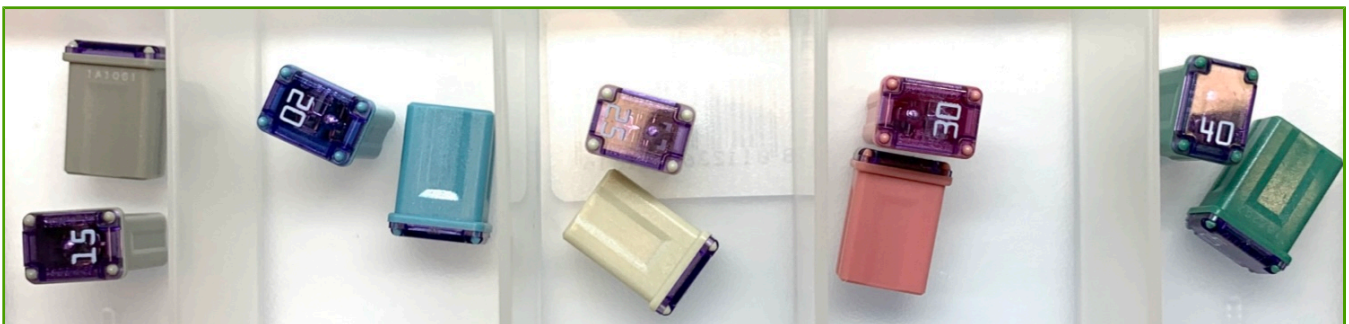

7.12 MICRO J CASE Fuses Kit

APPLICATION: american cars.

Code	Notes
4037	MICRO J CASE fuses assortment